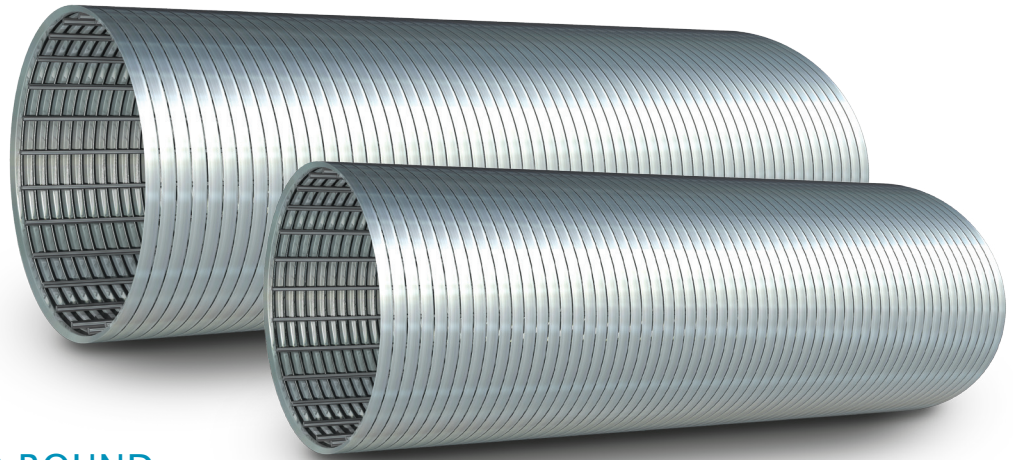

 Delta ROTATING SIEVES

**ROUND AND ROUND  
AND REMARKABLE.**

---

Built to the tightest tolerances and your exact specifications rotating sieves are used extensively in wastewater treatment and other dewatering applications. Delta Screens can manufacture rotating sieves in a variety of materials and wire/rod combinations to accommodate very fine to large-size slot openings.