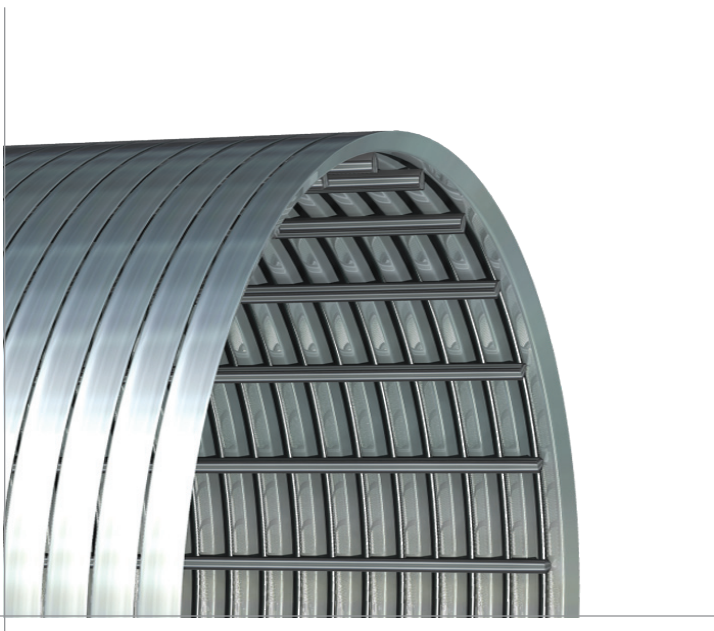

 Delta ROTATING SIEVES

**ROUND AND ROUND  
AND REMARKABLE.**

---

Built to the tightest tolerances and your exact specifications rotating sieves are used extensively in wastewater treatment and other dewatering applications. Delta Screens can manufacture rotating sieves in a variety of materials and wire/rod combinations to accommodate very fine to large-size slot openings.