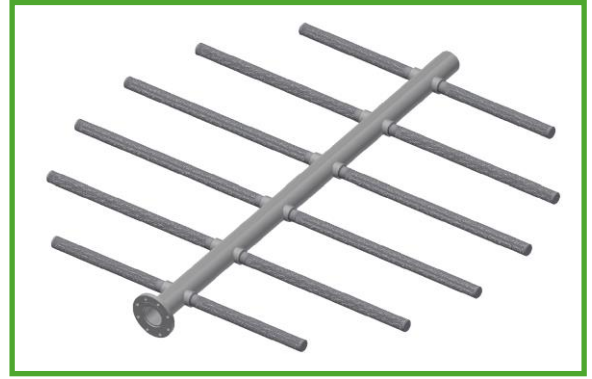

Pipe Base Lateral Assemblies