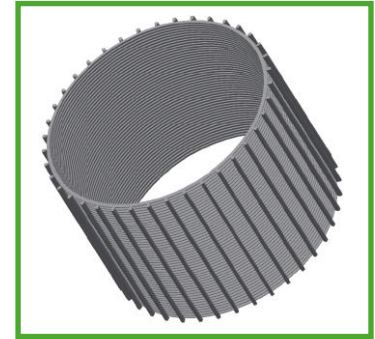

Removable vessel internals are vital elements in the operation of vessels across various industries. A key component in reactor vessels is the catalyst support grid, typically constructed from wedge wire. These grids serve multiple critical functions, the most important being the support of both dead and live loads of the catalyst material during both rest and operation.

Wedge wire support grids are designed not only for structural integrity but also to promote optimal flow and prevent clogging. Their precise design ensures uniform flow distribution by incorporating specific gap spacing and open area percentages.

Delta Screens & Filtration's wedge wire support grids help maintain key attributes of reactor vessels, including:

- ▲ Structural Integrity (of the catalyst bed)
- ▲ Efficient Media Retention and Distribution
- ▲ Enhanced Reaction Efficiency
- ▲ Minimized Pressure Differential
- ▲ Optimal Reactor Performance and Longevity
- ▲ Corrosion Resistance (material selection)

Hub Lateral Assemblies

Pipe Base Lateral Assemblies

Standard Screen

Reverse Axial Screen

Re-Rolled Screen

Basket Filters

Inlet Filters and Pipe Strainers

For quotations, contact us here: [Quotation | Delta Screens](#)