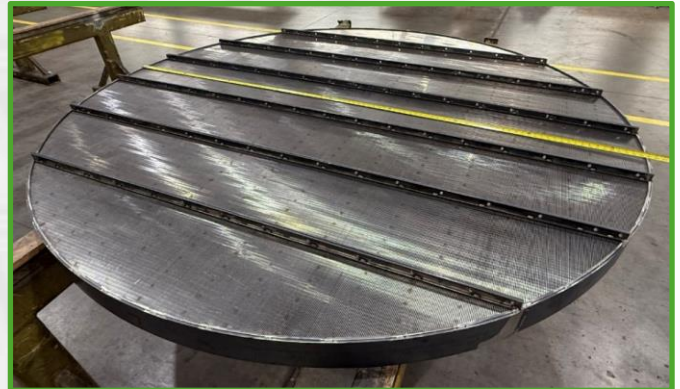

Removable vessel internals are vital elements in the operation of vessels across various industries. A key component in reactor vessels is the catalyst support grid, typically constructed from wedge wire. These grids serve multiple critical functions, the most important being the support of both dead and live loads of the catalyst material during both rest and operation.

Wedge wire support grids are designed not only for structural integrity but also to promote optimal flow and prevent clogging. Their precise design ensures uniform flow distribution by incorporating specific gap spacing and open area percentages.

Delta Screens & Filtration's wedge wire support grids help maintain key attributes of reactor vessels, including:

- ▲ Structural Integrity (of the catalyst bed)
- ▲ Efficient Media Retention and Distribution
- ▲ Enhanced Reaction Efficiency
- ▲ Minimized Pressure Differential
- ▲ Optimal Reactor Performance and Longevity
- ▲ Corrosion Resistance (material selection)

All our custom screen fabrications are proudly made in the USA (Houston, TX) and adhere to ISO 9001 standards, ensuring a competitive, high-quality, and durable solution for you and your clients.

Some additional examples of wedge wire screens used in vessels and other filtration applications: